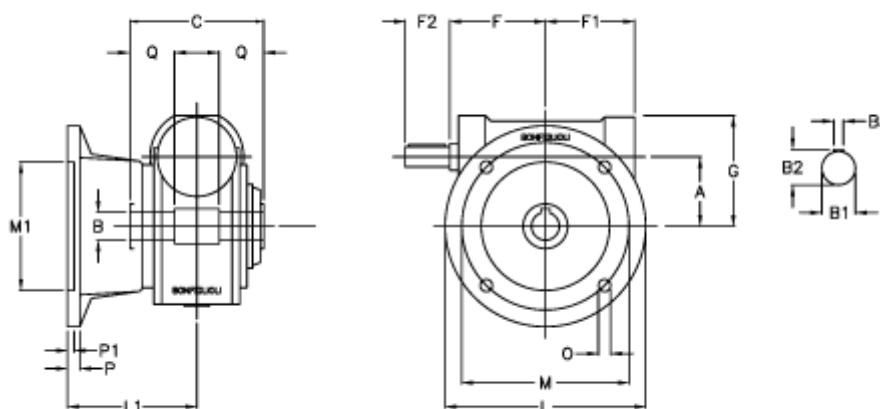

# Data Sheet

Article number: 3901049014400

Description: Worm gear with solid input shaft  
VF 49F-14-HS

## Measures

a	= 49.5	F1 = 63	P = 12
B	= 25	F2 = 40	P1 = 10
B1	= 16	g = 80	Q = 22.5
B2	= 18.0	L = 125	
B3	= 5	L1 = 85.5	
C	= 82	m = 90	
Description	= VF 49F-xx-HS	M1 = 70	
F	= 65.0	O = 10.5	